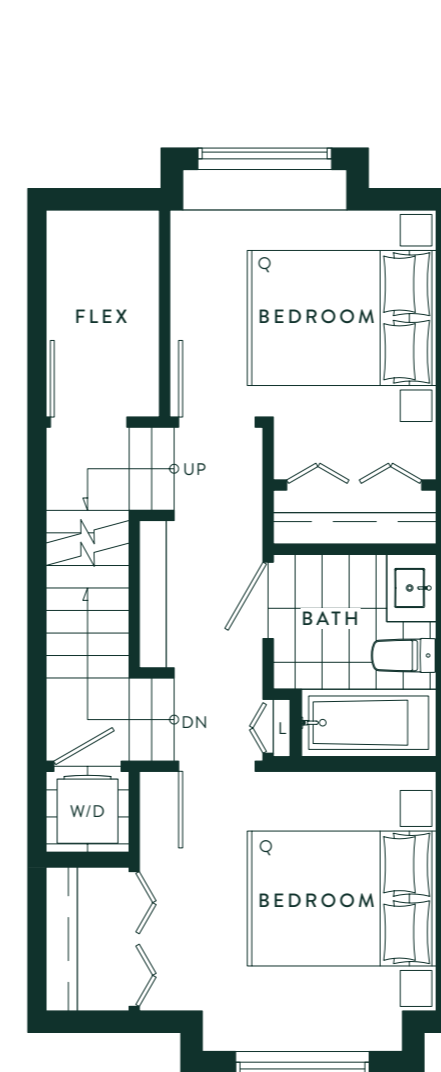

## Townhome

3 LEVEL  
 3 BEDROOM + FLEX  
 2.5 BATH

1,244-1,249 INTERIOR SQ.FT.  
 215-223 PATIO SQ.FT.  
 98 DECK SQ.FT.  
**1,557-1,570 TOTAL SQ.FT.**

MAIN FLOOR

UPPER FLOOR

MASTER FLOOR

LEVEL 01

Dimensions, sizes, specifications, layouts, gas and hose bib locations and materials are approximate only and subject to change without notice. E&O.E.