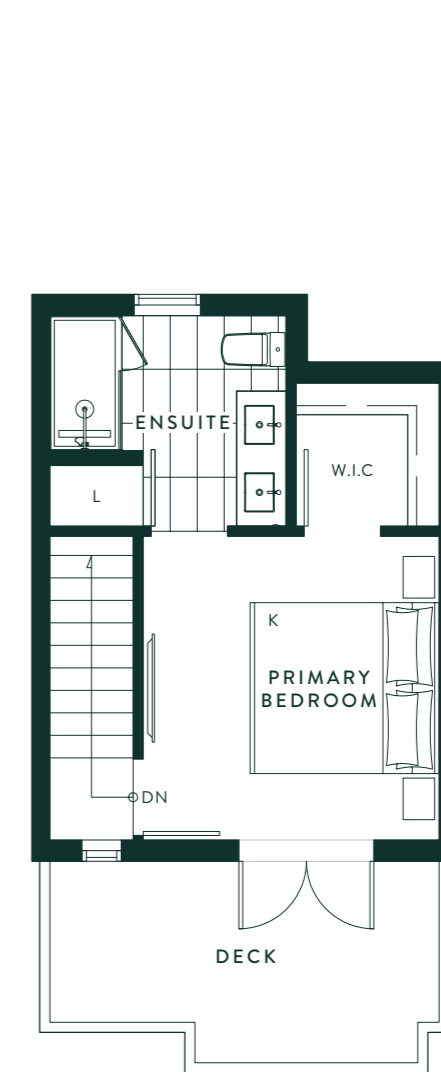

## Townhome

3 LEVEL  
 3 BEDROOM + FLEX  
 2.5 BATH

1,244-1,249 INTERIOR SQ.FT.  
 215-223 PATIO SQ.FT.  
 98 DECK SQ.FT.  
**1,557-1,570 TOTAL SQ.FT.**

MAIN FLOOR

UPPER FLOOR

MASTER FLOOR

LEVEL 01

Dimensions, sizes, specifications, layouts, gas and hose bib locations and materials are approximate only and subject to change without notice. E&O.E.