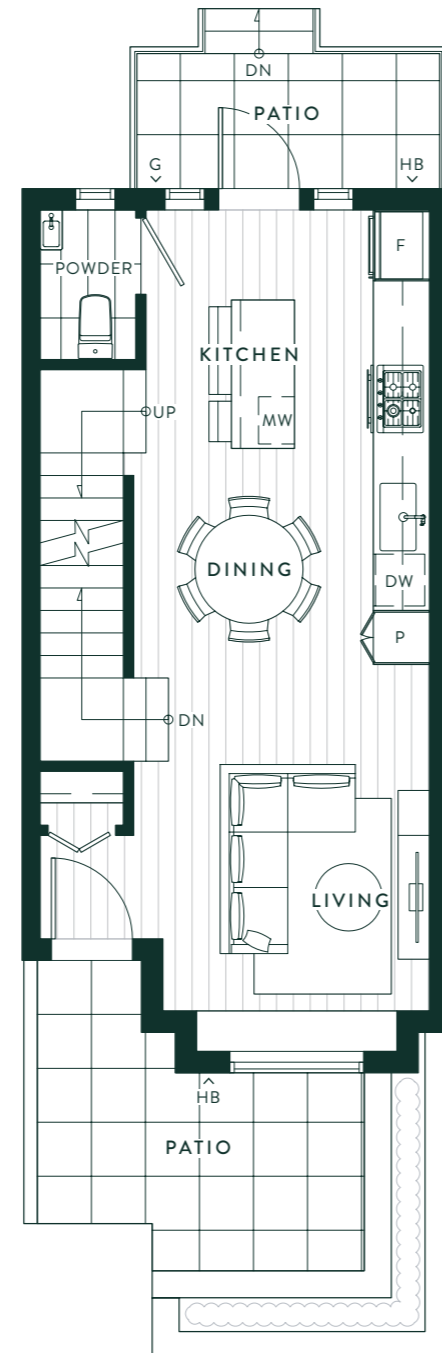

# Unit D1

## Townhome

3 LEVEL  
 3 BEDROOM + FLEX  
 2.5 BATH

1,244-1,249 INTERIOR SQ.FT.  
 215-223 PATIO SQ.FT.  
 98 DECK SQ.FT.  
**1,557-1,570 TOTAL SQ.FT.**

MAIN FLOOR

UPPER FLOOR

MASTER FLOOR

LEVEL 01

Dimensions, sizes, specifications, layouts, gas and hose bib locations and materials are approximate only and subject to change without notice. E&O.E.