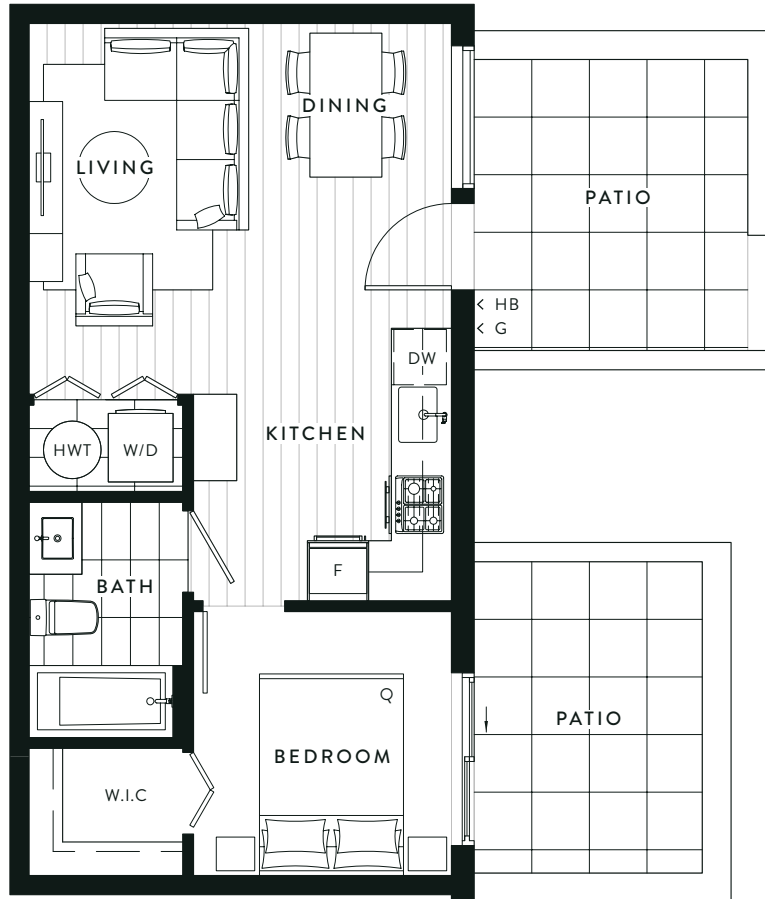

Unit A1

Garden Home

1 LEVEL
1 BEDROOM
1 BATH

465-470 INTERIOR SQ.FT.

175-213 PATIO SQ.FT.

LAUREL + WILLOW

AVENUE 33

LEVEL 01

Dimensions, sizes, specifications, layouts and materials are approximate only and subject to change without notice. E&O.E.